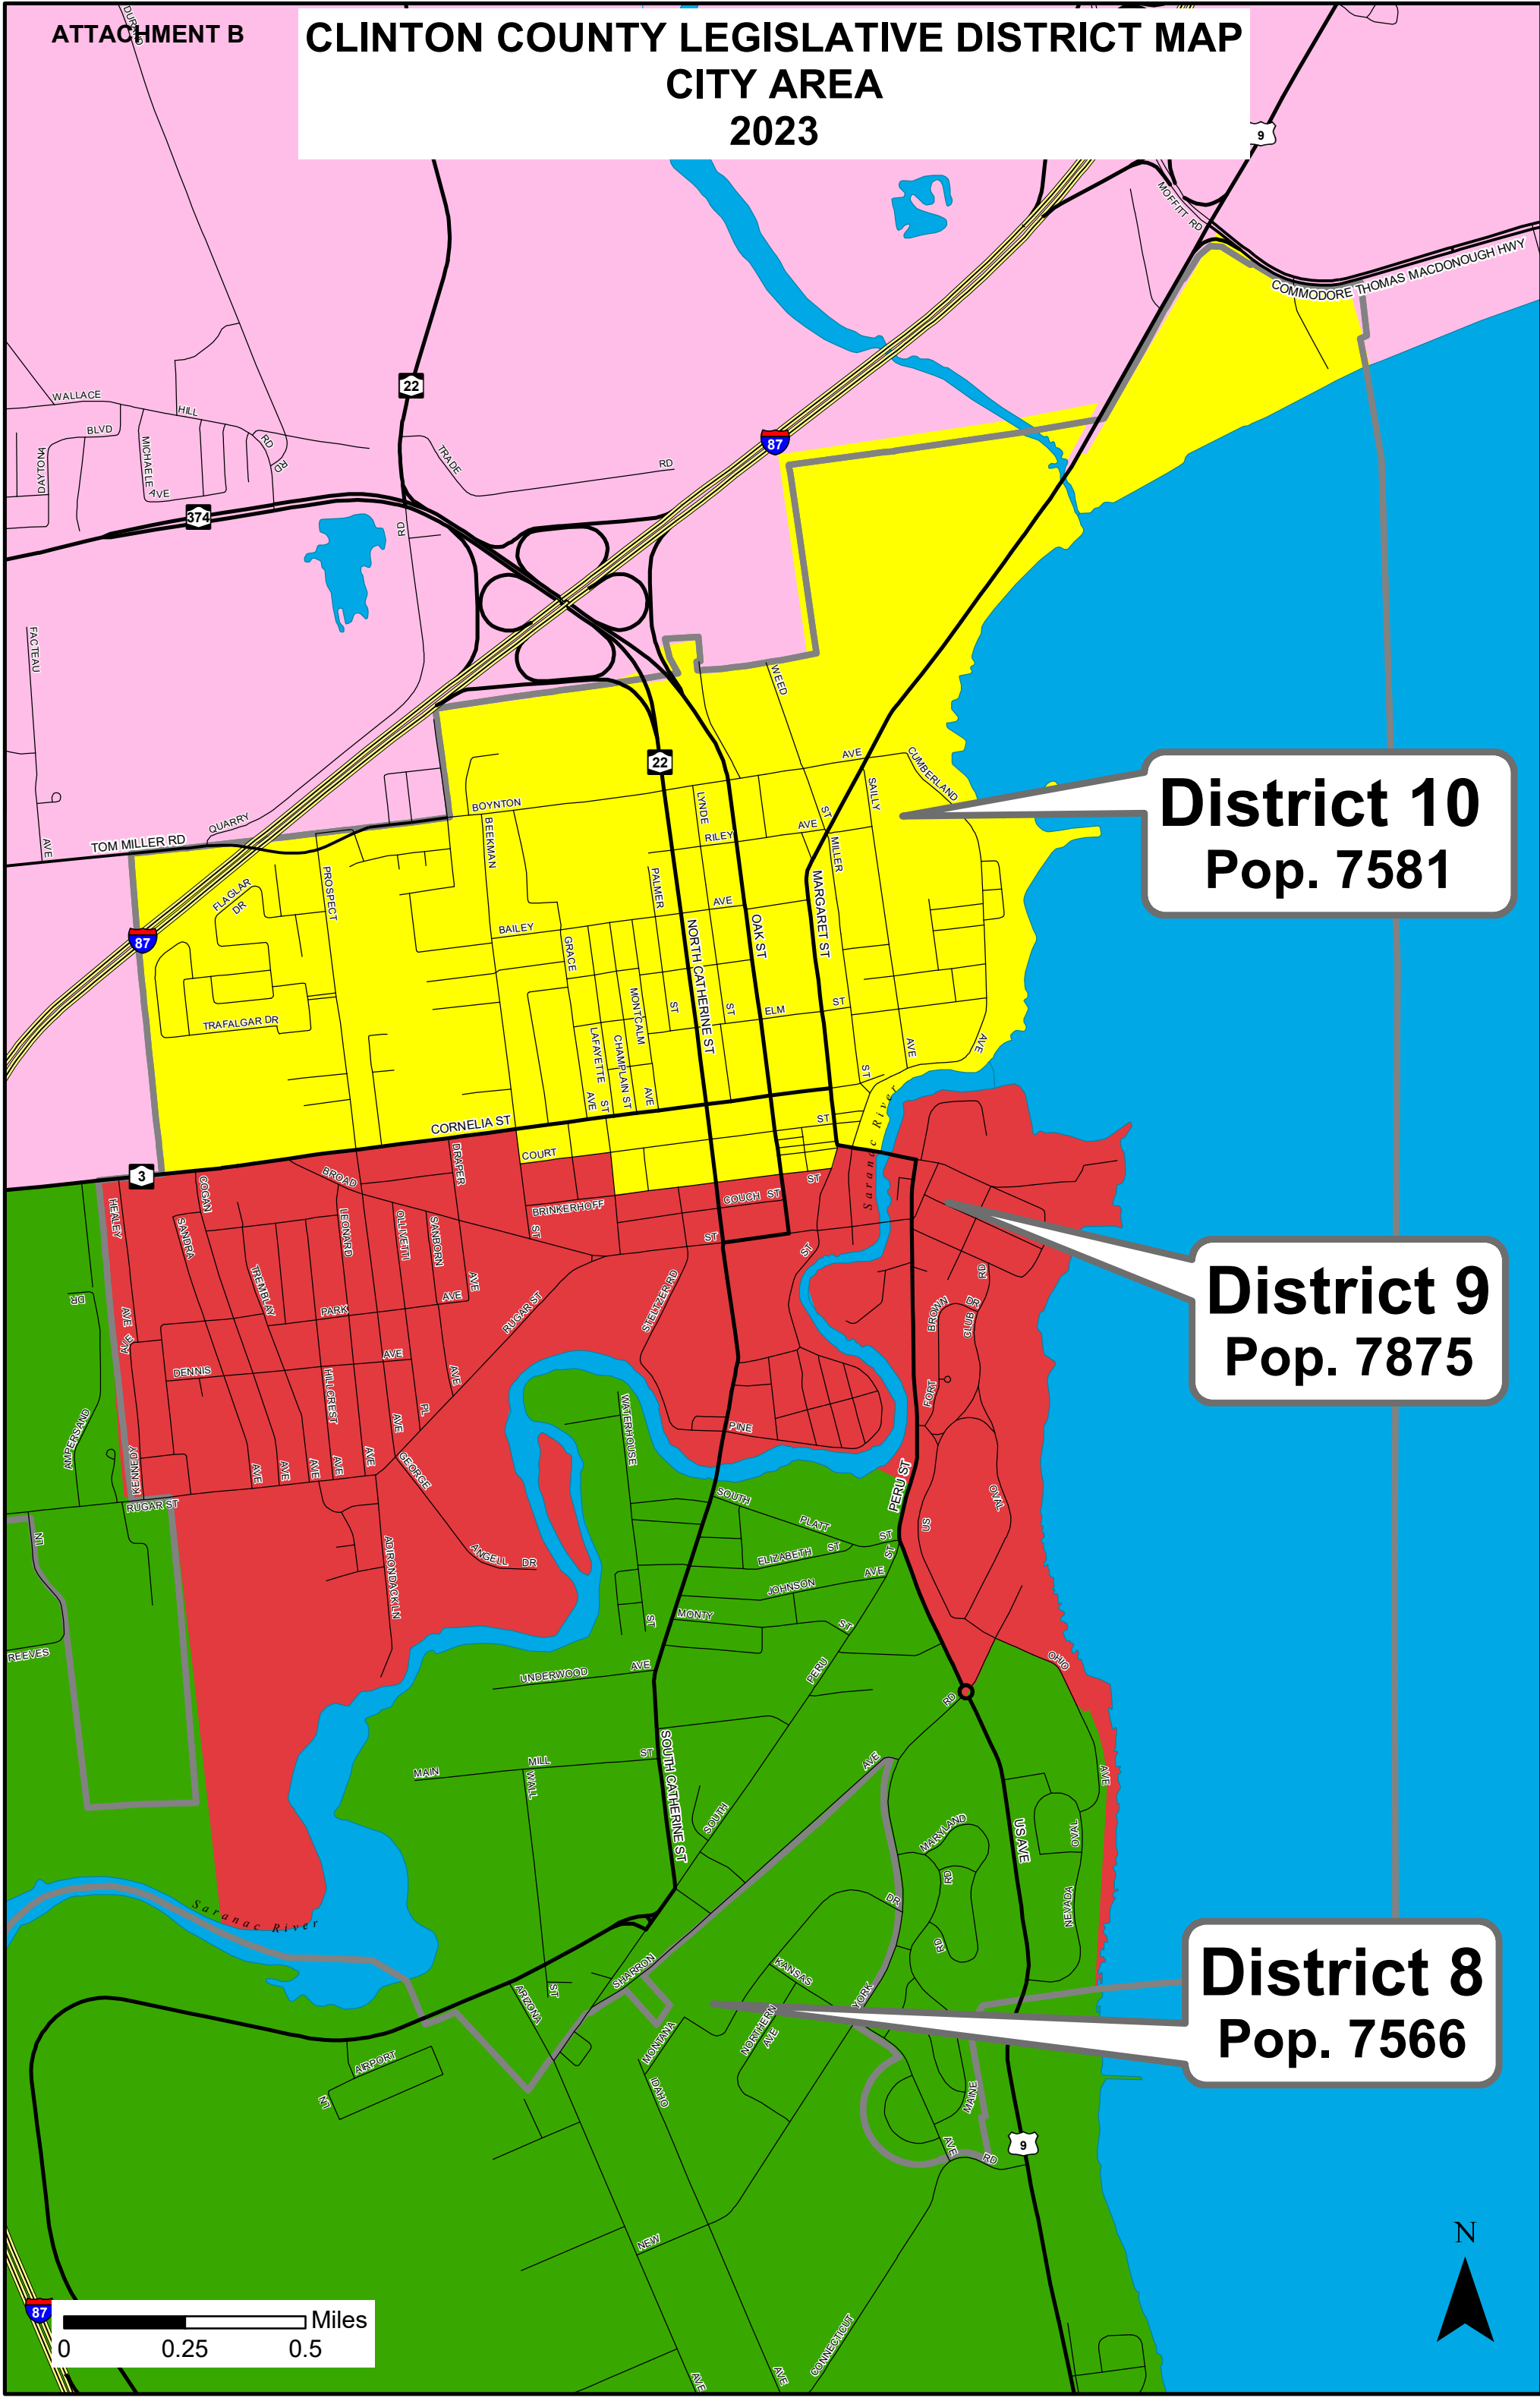

CLINTON COUNTY LEGISLATIVE DISTRICT MAP CITY AREA 2023

District 10
Pop. 7581

District 9
Pop. 7875

District 8
Pop. 7566